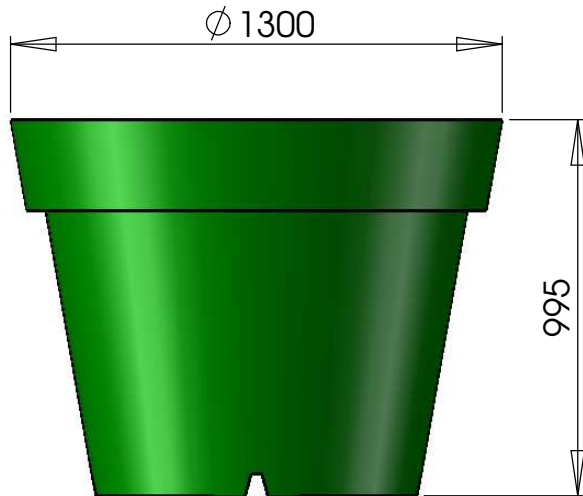

700 litre Pot

100mm deep wick-watered garden bed

700 litre water tank

Confidential
 This drawing and/or copies of contained confidential and privileged information remains the property of Kiel Industries Pty Ltd and may not be revealed to others without prior written consent

87-93 Tramway Road
 Morwell Victoria 3840

Ph: +61 3 5135 3900
 Fax: +61 3 5135 3955

UNLESS OTHERWISE SPECIFIED ALL DIMENSIONS ARE IN MILLIMETERS

REVISION	
DRAWN	H Richardson
APPV'D	M Medew
DATE	01/08/13
MATERIAL:	MS
SCALE:	Do not scale